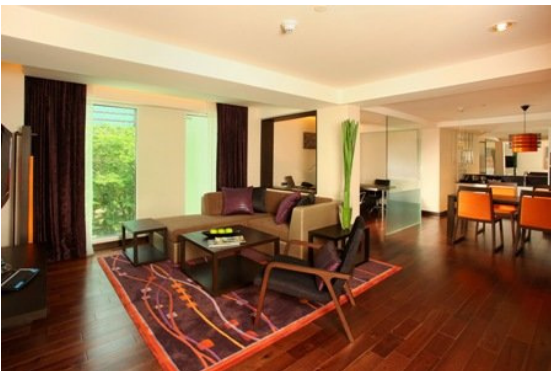

New Opened in Oct 2010

Complimentary Wi-Fi internet access in guestrooms

Worldwide Market (Incl. ABF)	01Nov11 – 31Mar12
Superior Room (54 rooms : 344 sq.ft.)	HK\$780
Studio Deluxe Room Double bed only(13 rooms : 441 sq.ft.)	HK\$920
One Bedroom Suite Double bed only(68 suites : 591 sq.ft.)	HK\$1050
Extra bed for 3 rd person(N/A in Studio Deluxe Room) HK\$ 420	