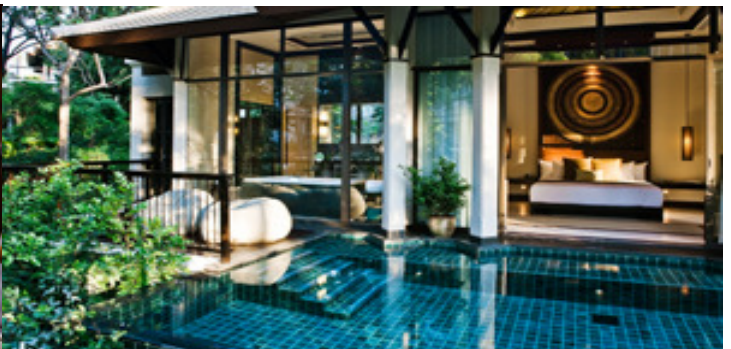

Operated by Bao Shinn Int'l Express Ltd. (Licence No. 352614)
☎ : 3188 6611 📠 : 3188 6622
Website : www.baoshinn.com.hk
E mail : reservation@baoshinn.com.hk
Address: Flat A-B, 8/F, No. 8 Hart Avenue, Tsim Sha Tsui, KLN
百樂門酒樓樓上 (MTR Exit A2, D2 or N1)

Operated by H.C.Patterson & Co Ltd. (Licence No. 350200)
☎ : 3102 2371 📠 : 2868 4213
Website: www.pattersontravel.com.hk
E mail: package@pattersontravel.com.hk
Address: Flat F, 8/F, No. 8 Hart Avenue, Tsim Sha Tsui, KLN
百樂門酒樓樓上 (MTR Exit A2, D2 or N1)